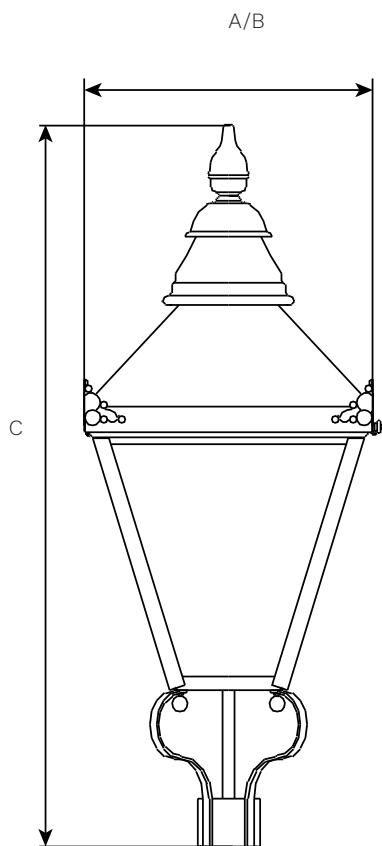

DIMENSIONS AND MOUNTING

AxBxC (mm)	Abbey with Cast Frog - 461x461x989 Abbey with Fabricated Frog - 461x461x1150
Weight (kg)	11.2
Mounting possibilities	Post top 76mm

Abbey with Fabricated Frog